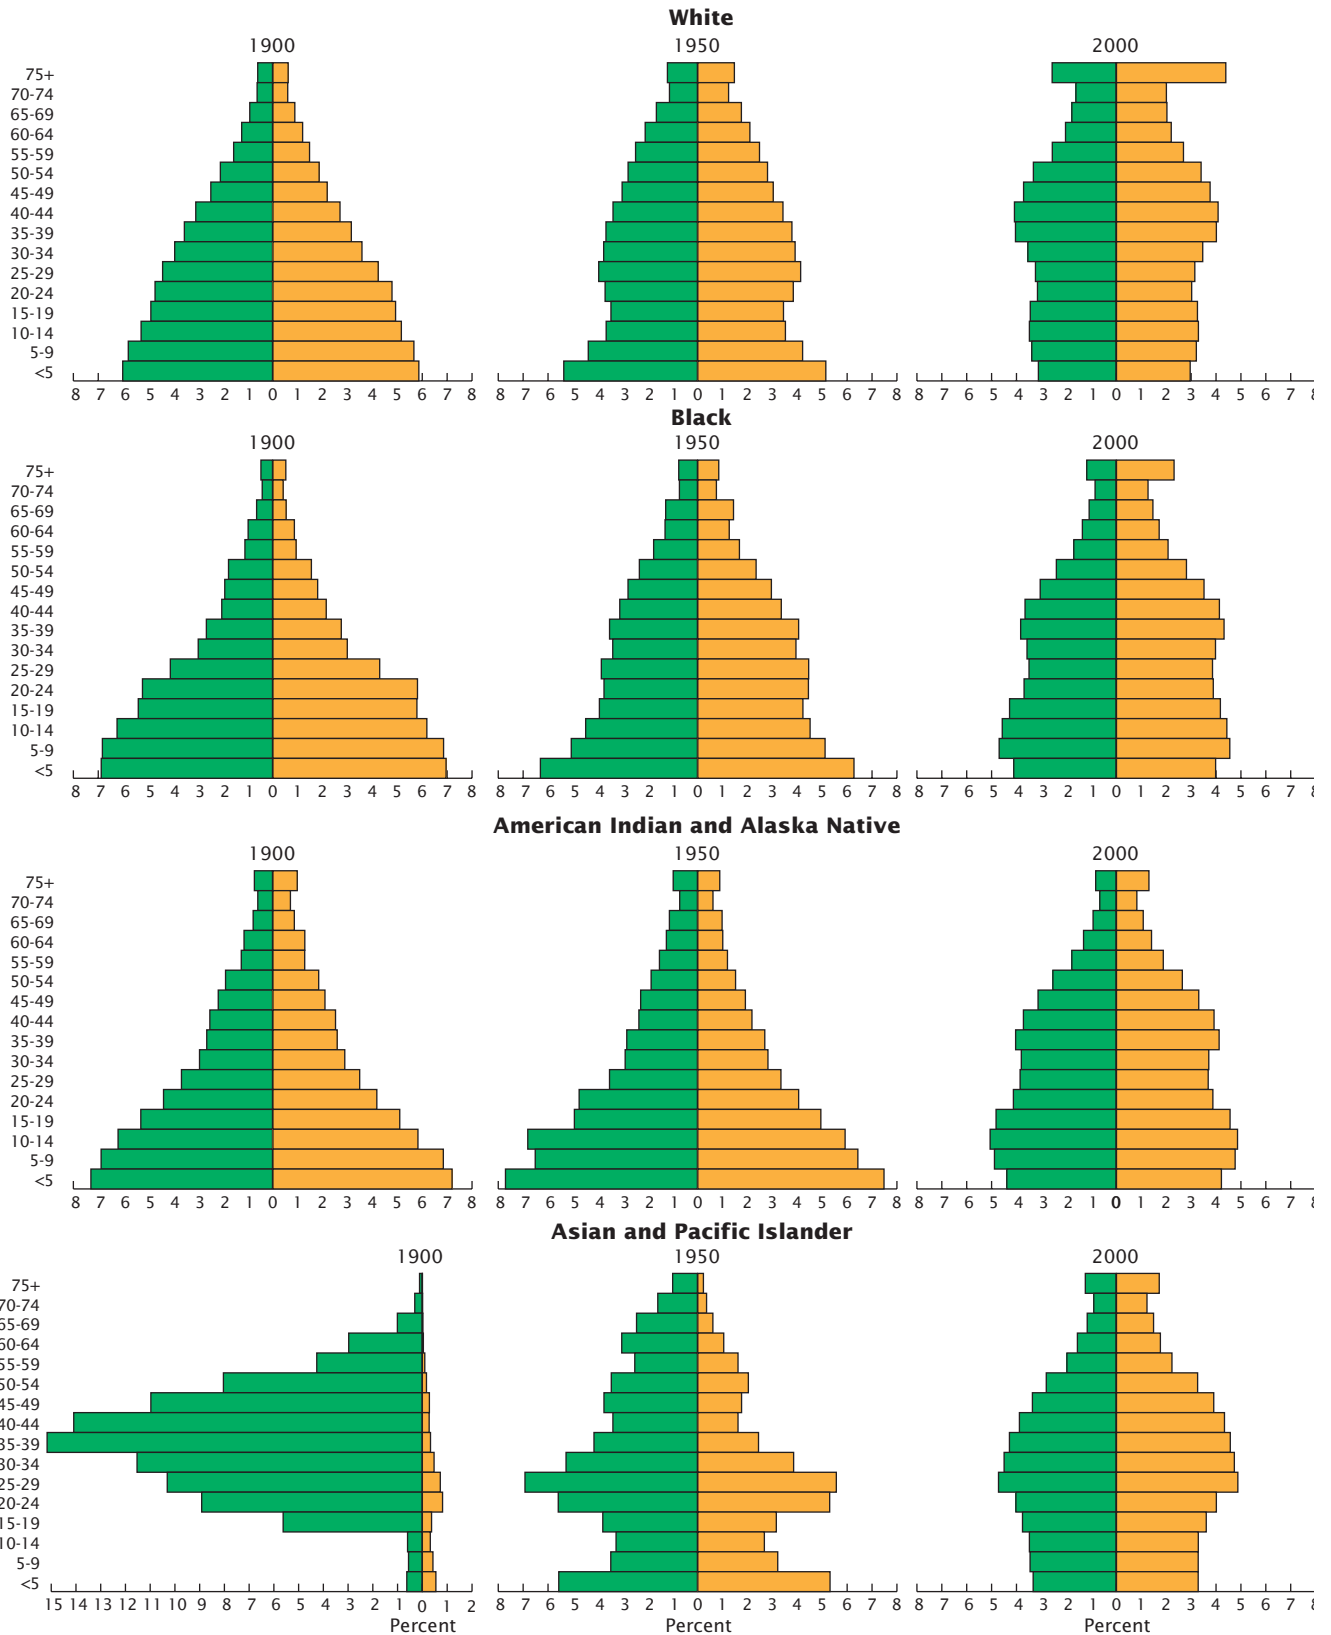

Figure 3-18.
Age and Sex Distribution of the Total Population by Race:
1900, 1950, and 2000

Male
 Female

Source: U.S. Census Bureau, decennial census of population, 1900, 1950, and 2000.